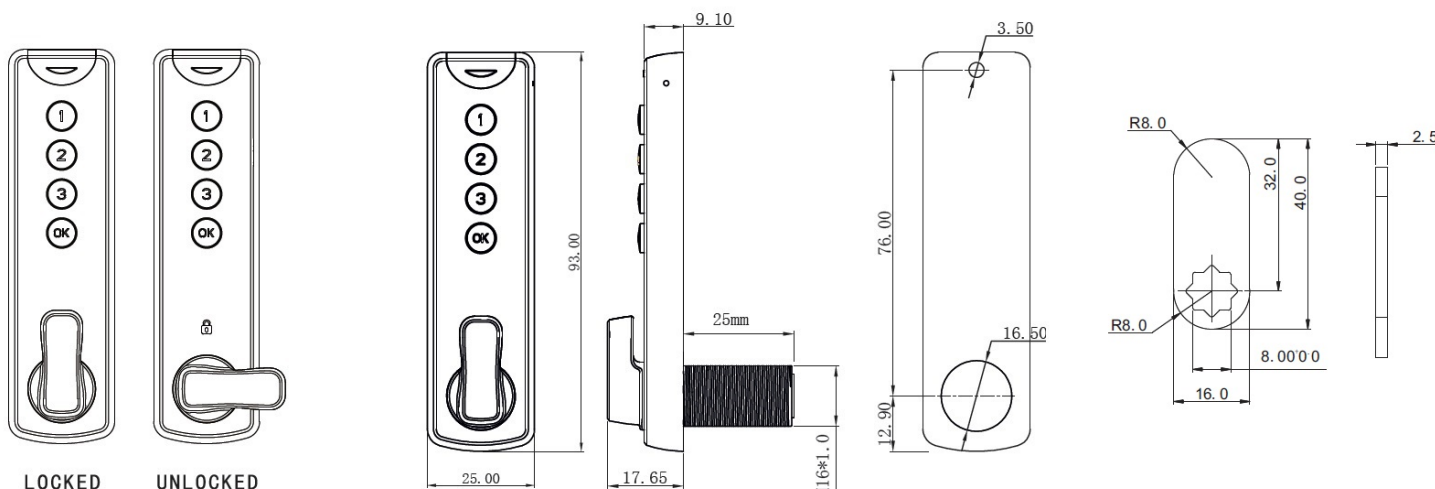

PRODUCT SHEET

Description:

Elec. Combination Cam Lock, "Dave", Public, Silver, 93x25x 9,1mm, CE: 32mm (Battery CR1220 Not Included)-Included:, 1Pcs. Striking Plate, 3 Pcs. Cam Plate, 1Pcs. Needle, 2Pcs., Washers, 2Pcs Nuts, 7Pcs Screws, 1Pcs Tube $\varnothing$ 6x50mm., Download User Guide From www.siso.dk

Item number:

14.60.396-0

Units	Box	Carton	HS Code	Barcode
Pcs.	1	12	8301300000	
				5704866492850

SISO A/S

Mileparken 11
DK-2740 Skovlunde
Denmark
VAT: DK 24786013

Phone +45 45 830 900

www.siso.dk
siso@siso.dk

Danske Bank
Nytorv Branch
Copenhagen
SWIFT: DABADKKK

Account no.
4180 3112 112936
IBAN Account
DK7230003112112936